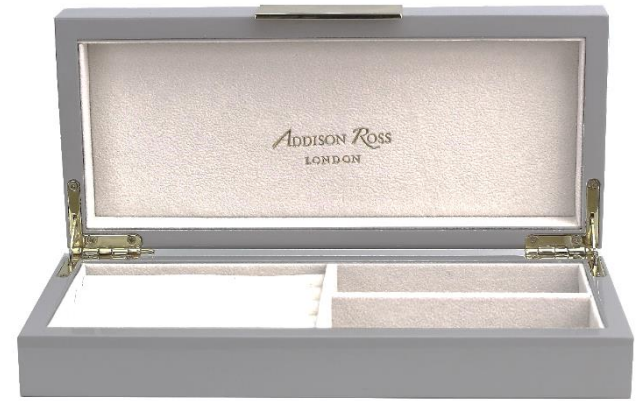

Desc	Code	Size	Price
White	FR1850	5" x 7"	

Desc	Code	Size	Price
Taupe	FR1852	5" x 7"	

Desc	Code	Size	Price
Pink	FR1854	5" x 7"	

Desc	Code	Size	Price
Pink	FR5552	4" x 4"	

20 mm Rose Gold with Enamel

Desc	Code	Size	Price
Black	FR0647	8" x 10"	
Black	FR0648	5" x 7"	
Black	FR0649	4" x 6"	
Double	FR1113	5" x 7"	