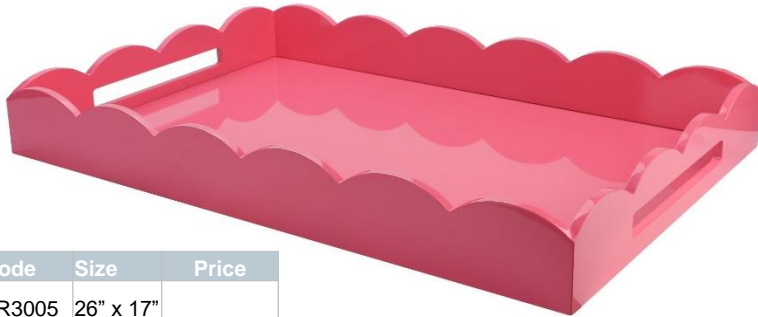

Desc	Code	Size	Price
Pink	TR3005	26" x 17"	
Pink	TR3505	17" x 13"